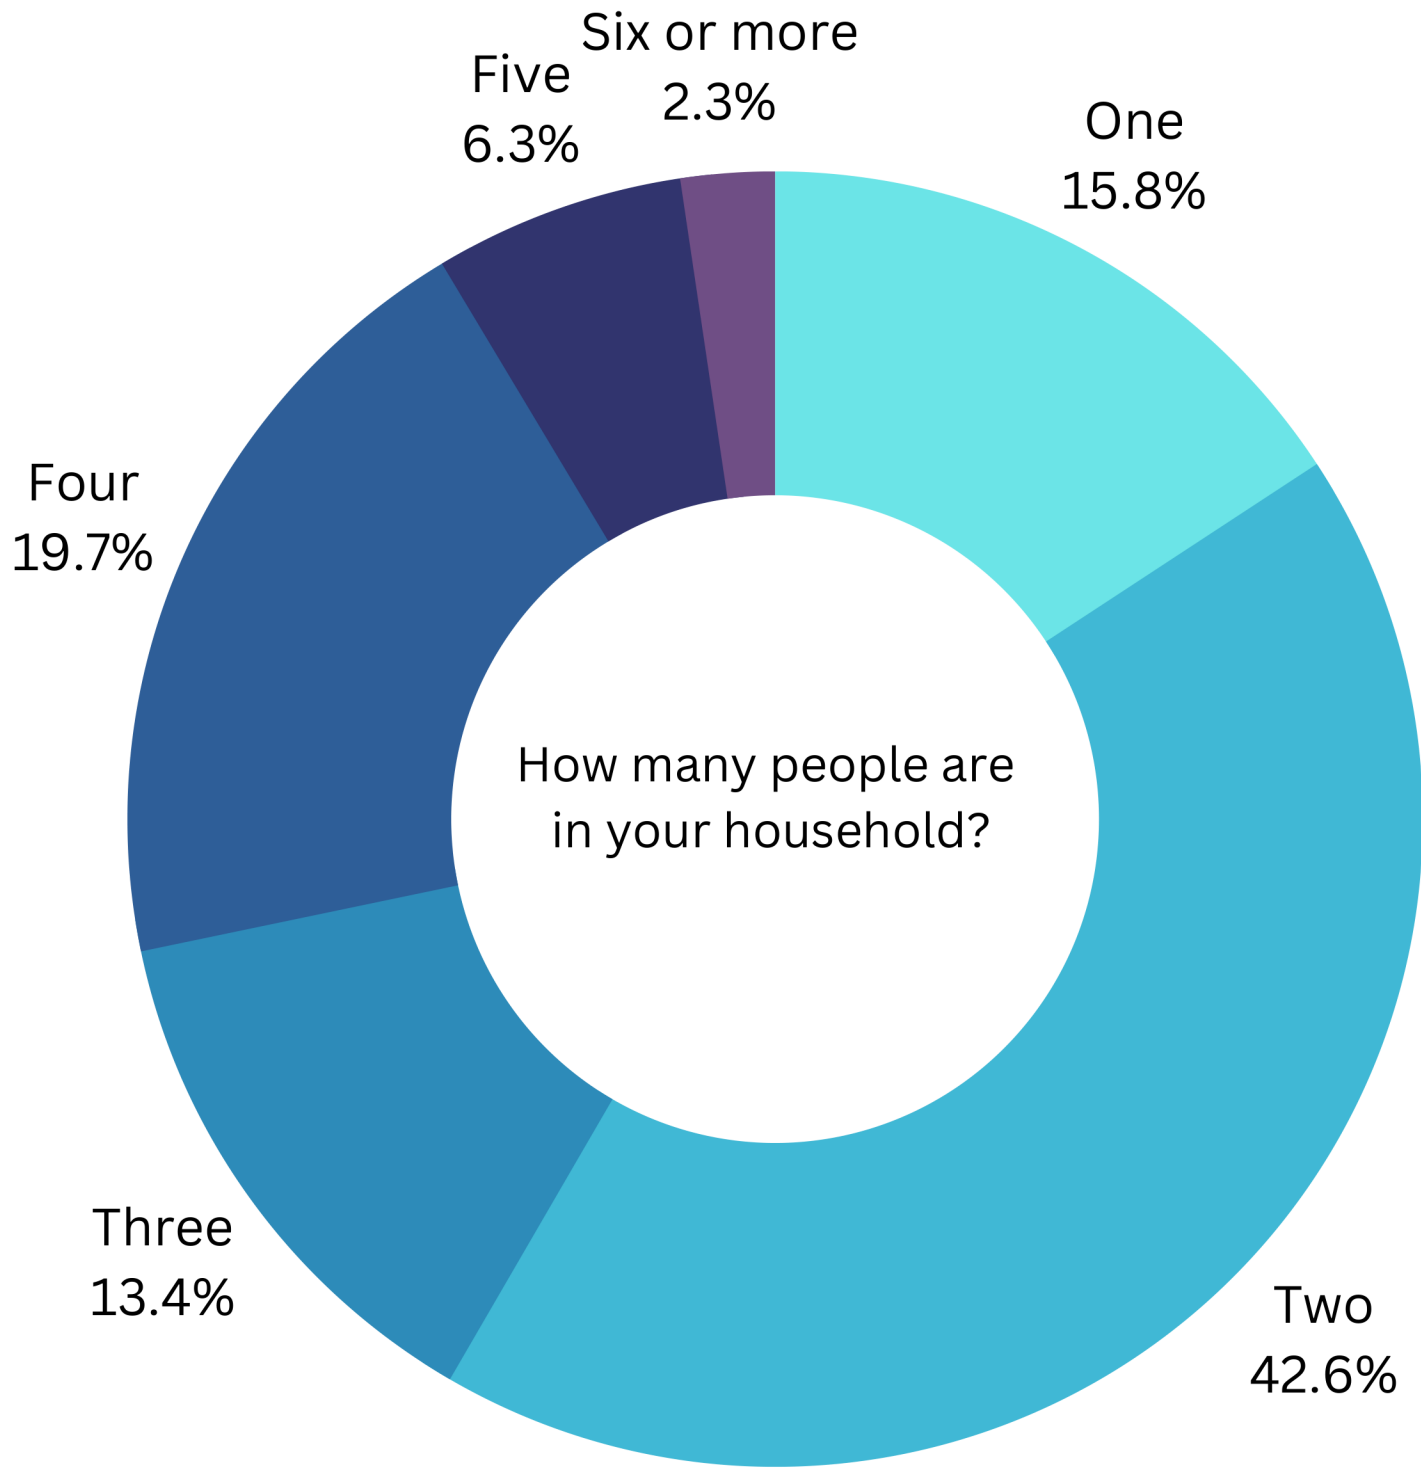

Have a seasonal home

63.9%

If not a resident,
do you:

Housing
Situation

Renter
9.5%

Live with relatives
6.5%

Homeowner
83.1%

Prefer not to answer
3.6%

Retired
30.7%

Working full-time
41.2%

Employment

Not employed
2.7%

Working part-time
17.4%

Prefer not to answer
10.9%

Asian
1.9%

Two or more races
2.7%